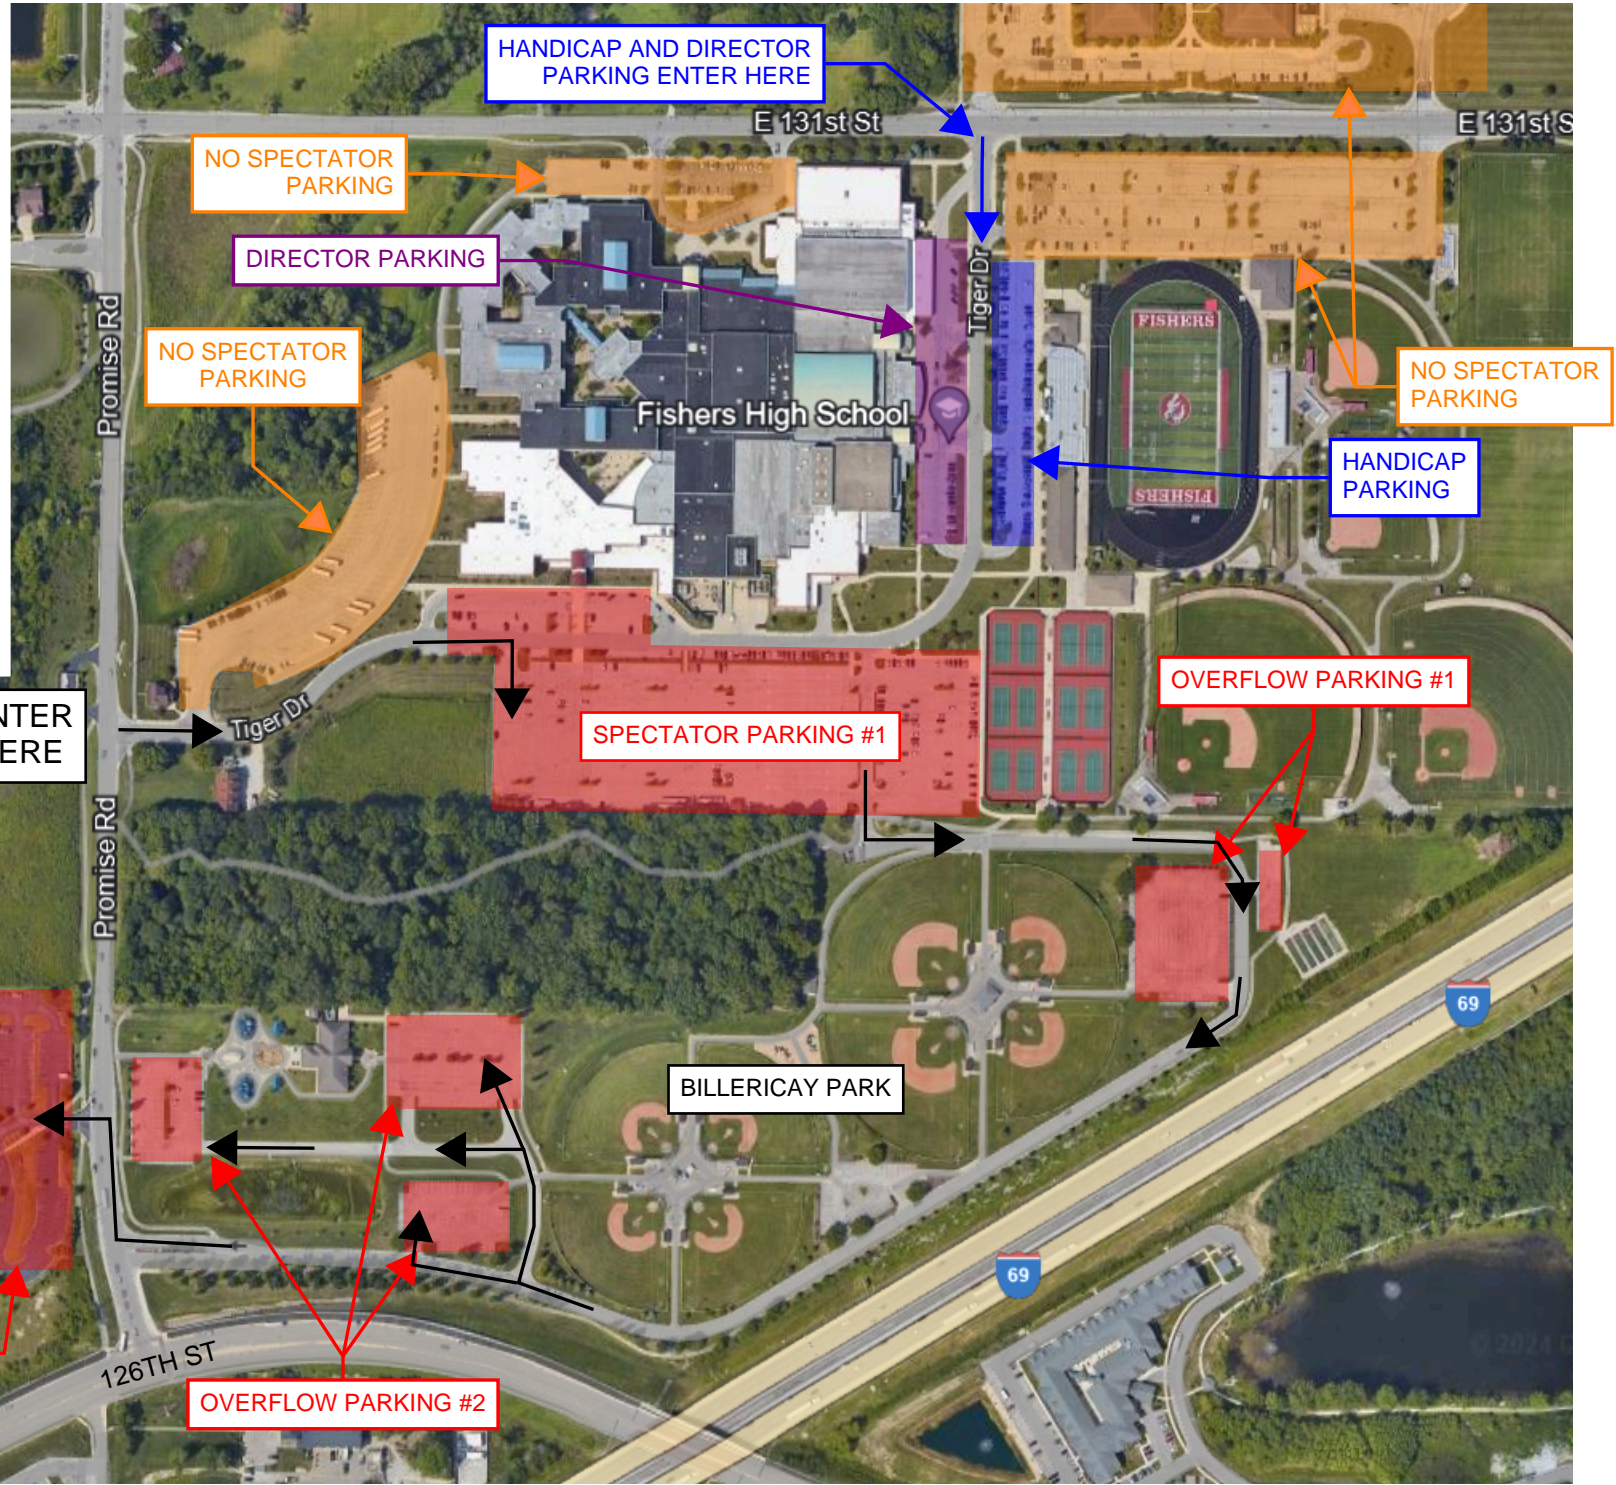

# FISHERS INVITATIONAL SPECTATOR PARKING

FROM OVERFLOW #1 WALK BETWEEN SPECTATOR PARKING #1 AND TENNIS COURTS TO FOOTBALL STADIUM.

FROM OVERFLOW #2 WALK ALONG PATHS THROUGH BILLERICAY PARK, FOLLOW PATH BETWEEN TENNIS COURTS AND SPECTATOR PARKING #1 TO FOOTBALL STADIUM.

FROM OVERFLOW #3 WALK NORTH ON SIDEWALK ALONG PROMISE ROAD, THERE WILL BE A POLICE OFFICER AT PROMISE ROAD AND TIGER DRIVE TO HELP PEDESTRIANS CROSS PROMISE. WALK ALONG TIGER DRIVE SIDEWALK TO FOOTBALL STADIUM.

HANDICAP AND DIRECTOR PARKING ENTER HERE

NO SPECTATOR PARKING

DIRECTOR PARKING

NO SPECTATOR PARKING

NO SPECTATOR PARKING

HANDICAP PARKING

OVERFLOW PARKING #1

SPECTATOR PARKING #1

ENTER HERE

GEIST CHRISTIAN CHURCH

BILLERICAY PARK

OVERFLOW PARKING #3

OVERFLOW PARKING #2

126TH ST

E 131st St

E 131st St